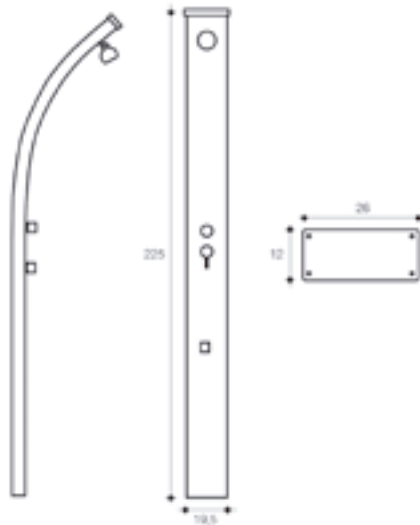

DUCHAS

PISCINAS, HIDROMASAJE Y ACCESORIOS . POOLS, SPA AND ACCESSORIES . PISCINES, SPA ET ACCESSOIRES

SPRING & SPRING STRAIGHT

🇪🇸 **Una ducha que retoma el diseño de Dada pero de menor capacidad. Gracias a su ligereza y a sus formas agradables se puede colocar fácilmente en los jardines y terrazas no de grandes dimensiones.**

🇬🇧 Is a shower that echoes the Dada design but has a lower capacity. Thanks to its lightness and pleasant shape it can also be placed in small gardens or terraces.

🇫🇷 Une douche qui reprend le design de Dada, mais plus faible en capacité. Grâce à sa légèreté et ses formes agréables qui lui permettent également d'être placés dans les jardins et les terrasses qui ne sont pas de grandes dimensions.