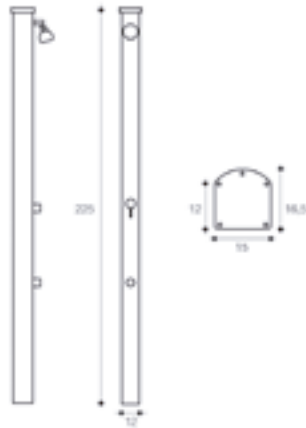

JOLLY STRAIGHT

Una ducha para todas las exigencias. Un gran éxito por su estética y funcionalidad. La sencillez y al mismo tiempo la elegancia del diseño de Jolly, hace que se pueda usar sola o en grupos para uso profesional. Colores, estética, precio accesible para todos hacen que Jolly sea una auténtica arma para el éxito comercial, seguros de dar al usuario final la satisfacción de una buena compra. Para este modelo de grandísima divulgación proponemos todos los modelos y colores.

Is ashower for all needs. A great success for both aesthetics and functionality. Thanks to its simplicity and yet refined design, Jolly is used singularly or in groups for professional use. The colors, the affordable price and the aesthetics make Jolly our trump card. Thanks to its great commercial success it gives to the end-users complete satisfaction with their purchase. This popular model comes into a wide range of models and colors.

Une douche pour toutes les exigences. Un grand succès pour la fonctionnalité esthétique. Le design simple et raffiné de Jolly est utilisé singulièrement ou en groupes professionnels, sa couleur, l'esthétique et les prix abordables font de Jolly un vrai Jolly pour un succès commercial sûr qui saura donner satisfaction au client finale. Pour ce modèle, de grande divulgation nous proposons toutes les versions et couleurs.